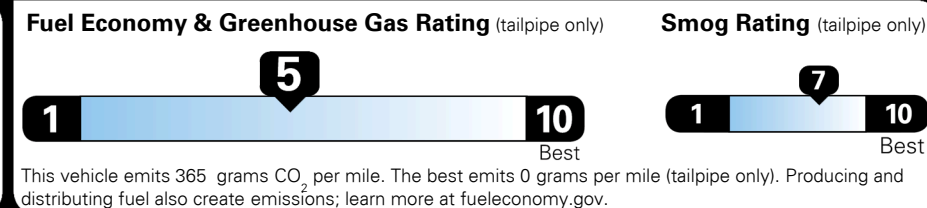

COMFORT & CONVENIENCE(cont.)	
Full Tank of Fuel	INCLUDED
Manufacturer's Suggested Retail Price:	$25,600.00
ADDED FEATURES:	
*Cargo Package	$195.00
Cargo Tray, Cargo Net & First Aid Kit	$125.00
*Carpeted Floor Mats	$190.00
*Cargo Cover	$120.00
*Mud Guards	$55.00
*Wheel Locks	

Inland Freight & Handling : $1,045.00
Total Price : $27,330.00

2019 NHTSA 5-Star Overall Safety Rating

EPA DOT Fuel Economy and Environment

Gasoline Vehicle

Fuel Economy

25 MPG Small SUVs range from 18 to 120 MPG. The best vehicle rates 136 MPGe.
combined city/hwy

22 city
28 highway

4.0 gallons per 100 miles

You spend $750 more in fuel costs over 5 years compared to the average new vehicle.

Annual fuel cost $1,550

Actual results will vary for many reasons, including driving conditions and how you drive and maintain your vehicle. The average new vehicle gets 27 MPG and costs $7,000 to fuel over 5 years. Cost estimates are based on 15,000 miles per year at $ 2.55 per gallon. MPGe is miles per gasoline gallon equivalent. Vehicle emissions are a significant cause of climate change and smog.

fueleconomy.gov
Calculate personalized estimates and compare vehicles

Manufacturer's suggested retail price includes manufacturer's recommended pre-delivery service. Gasoline license and title fees state and local taxes and dealer installed options and accessories are not included in the manufacturer's suggested retail price. This label has been affixed to this vehicle by Hyundai Motor America, pursuant to the requirements of 15 U.S.C. 1231 et seq. which prohibits its removal or alteration prior to delivery to the ultimate purchaser.

PARTS CONTENT INFORMATION FOR VEHICLE IN THIS CARLINE:
U.S./CANADIAN PARTS CONTENT: 1 %
MAJOR SOURCES OF FOREIGN PARTS CONTENT: KOREA: 87 %
JAPAN: 2 %

Note: Parts content does not include final assembly, distribution, or other non-parts costs.

FOR THIS VEHICLE:
FINAL ASSEMBLY POINT: ULSAN, KOREA
COUNTRY OF ORIGIN:
ENGINE: KOREA
TRANSMISSION: KOREA

324 A 3379KYU

VIN: KM8J33AL5KU890363