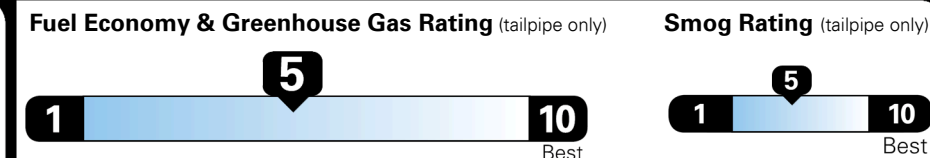

2019 NHTSA 5-Star Overall Safety Rating

EPA DOT Fuel Economy and Environment

Gasoline Vehicle

Fuel Economy

26 MPG
combined city/hwy

23 MPG
city

30 MPG
highway

3.8 gallons per 100 miles

Small SUVs range from 18 to 120 MPG. The best vehicle rates 136 MPGe.

You spend $250
more in fuel costs over 5 years
compared to the average new vehicle.

Annual fuel cost $1,450